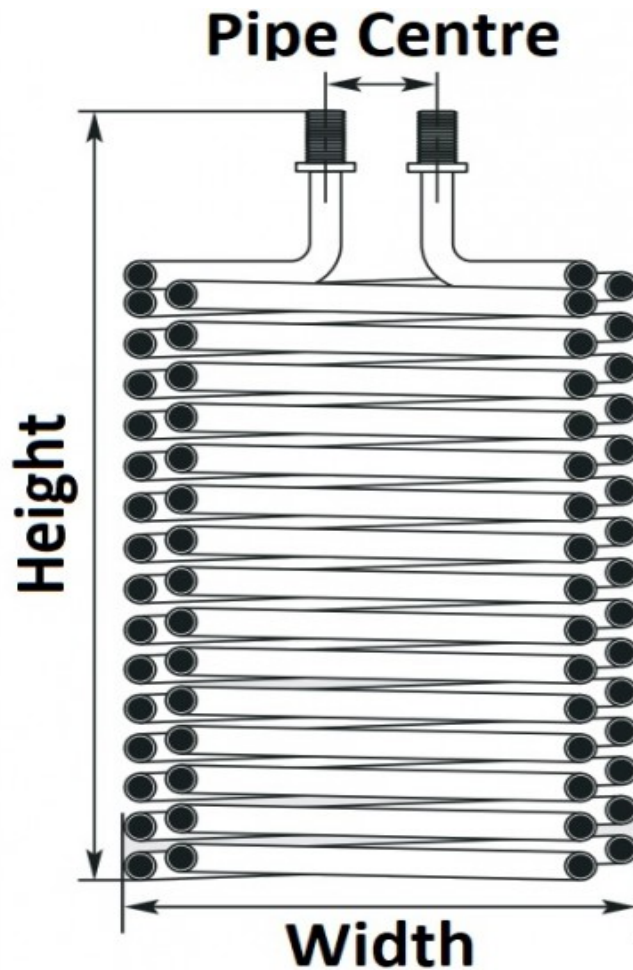

KARCHER EQUIVALENT COIL

PRODUCT DESCRIPTION

Karcher equivalent coil.

KARHC06

TECHNICAL DETAILS

57mm Pipe Centre
435mm Height
277mm Width
17.2mm Pipe diameter
17 x coils
Steel

CONTACT DETAILS

G & S Penrith Ltd
TecPro House
Blamire Road
Eden Business Park
Penrith
CA11 9FD
T: 01768 865985