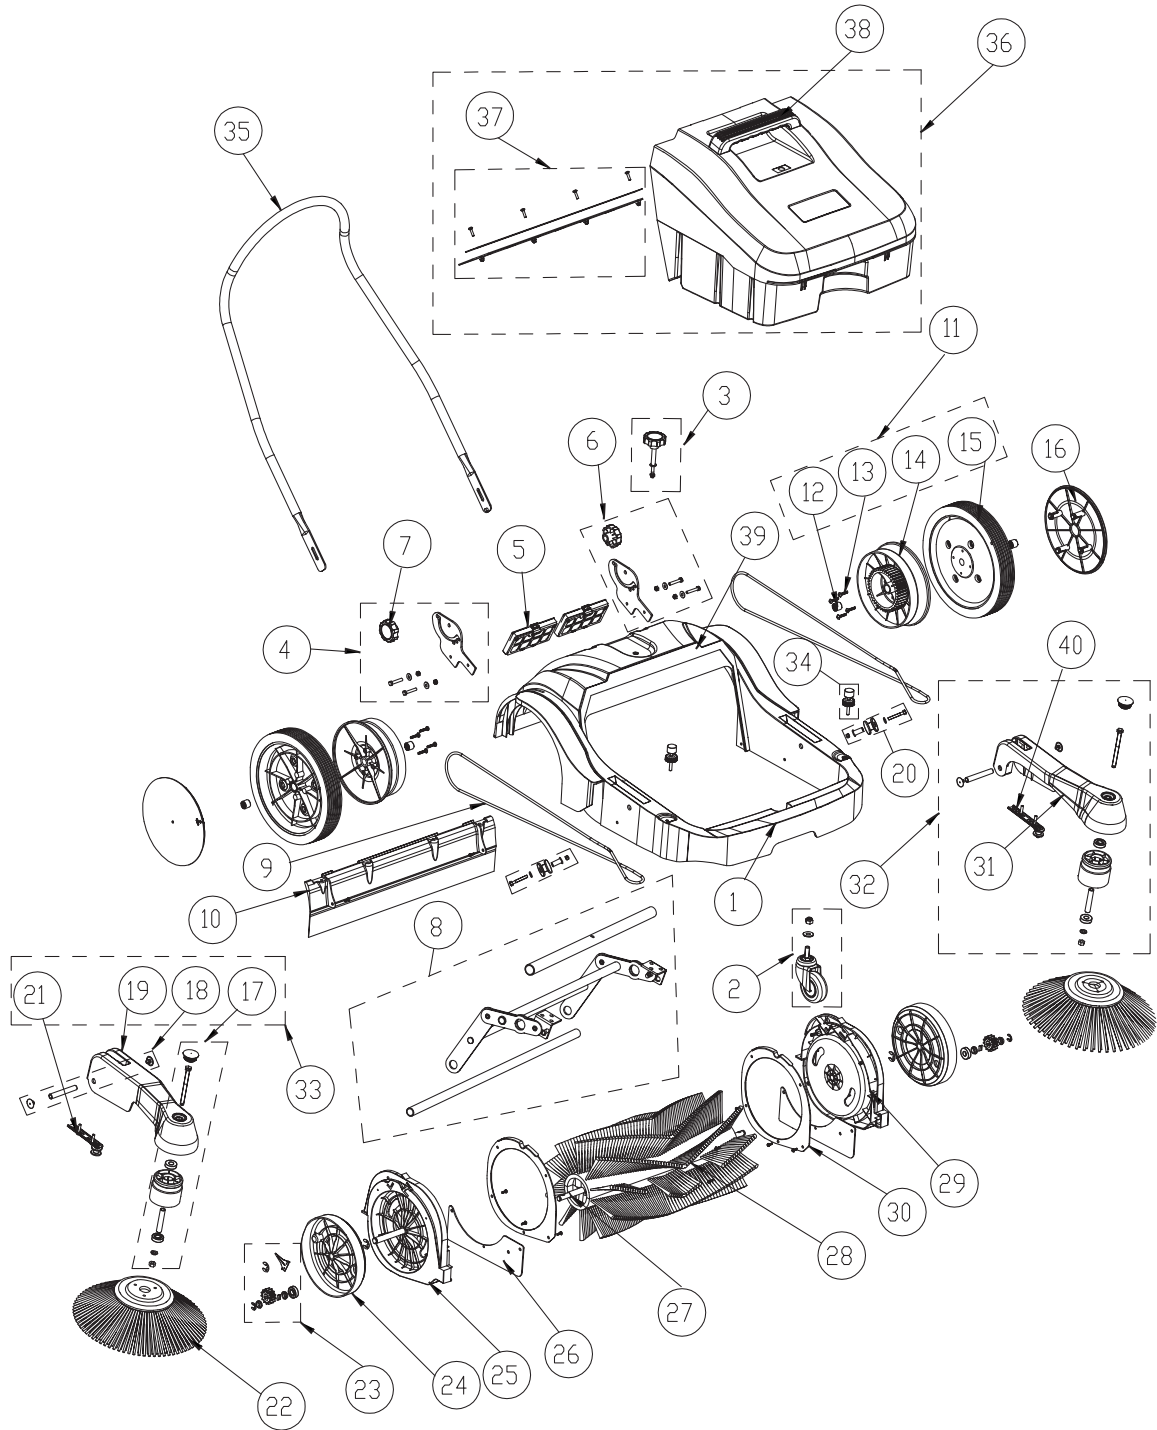

PARTS LIST

2018.04.20

TABLE OF CONTENTS

Overview1
WEAR AND TEAR PARTS.....3

Pos.	Артикул	кол-во	Описание	Notes
1	VP11001	1	CHASSIS	
2	VP11911	1	CASTOR KIT	
3	VP11913	1	MAIN BROOM HEIGHT ADJUSTMENT KNOB	
4	VP11901	1	HANDLE MOUNTING PLATE RIGHT KIT	
5	VP11902	1	FILTER	
6	VP11908	1	HANDLE MOUNTING PLATE LEFT KIT	
7	VP11021	2	HANDLE ADJUSTMENT KNOB	
8	VP11914	1	MAIN BROOM ADJUSTMENT KIT	
9	VP11012	2	ROUND BELT D6	
10	VP11010	1	REAR SEAL SKIRT	
11	VP11300	2	WHEEL KIT	
12	VP11302	4	PLASTIC BEARING	
13	VA80825	8	SCREW ST5X25	
14	VP11301	2	PLASTIC GEAR WHEEL	
15	VP11312	2	DRIVE WHEEL - BLACK	
16	VP11303	2	WHEEL CAP	
17	VP11903	2	BELT PULLEY KIT	
18	VP11904	2	SIDE BROOM AXLE KIT	
19	VP11401	1	RIGHT SIDE BROOM ARM	
20	VP11905	2	GUIDE WHEEL KIT	
21	VP11420	1	BELT TENSION KIT RIGHT	
22	VP11406	2	SIDE BROOM	
23	VP11906	2	GEAR KIT	
24	VP11203	2	MAIN BROOM ADJUSTING PLASTIC DISK	
25	VP11201	1	RIGHT SUPPORT BASE	
26	VP11204	2	SEAL SKIRT	
27	VP11212	1	MAIN BROOM SHAFT	
28	VP11211	1	MAIN BROOM	
29	VP11202	1	LEFT SUPPORT BASE	
30	VP11206	2	COVER SUPPORT BASE	
31	VP11501	1	LEFT SIDE BROOM ARM	
32	VP11500	1	SIDE BROOM LEFT KIT	
33	VP11400	2	SIDE BROOM RIGHT KIT	
34	VP11907	2	SIDE BROOM ADJUST KIT	
35	VP11011	1	HANDLE	
36	VP11600	1	HOPPER	[1]
36	VP11620	1	HOPPER	[2]
37	VP11910	1	SKIRT HOPPER KIT	
38	VP11603	1	HANDLE HOPPER	
39	VP11023	1	SEALING	
40	VP11909	1	BELT TENSION LEFT KIT	

Part Notes:

- [1] - SW200 700/SW250 920
- [2] - FLOORTEC 570M/FLOORTEC 592M

WEAR AND TEAR PARTS

SW250 920 NIL

2017.11.02

2017.08.28

Pos.	Артикул	кол-во	Описание	Notes
	VP11911	1	CASTOR KIT	
	VP11902	1	FILTER	
	VP11012	2	ROUND BELT D6	
	VP11010	1	REAR SEAL SKIRT	
	VP11300	2	WHEEL KIT	
	VP11406	2	SIDE BROOM	
	VP11204	2	SEAL SKIRT	
	VP11211	1	MAIN BROOM	
	VP11910	1	SKIRT HOPPER KIT	
	VP11023	1	SEALING	
	VP11021	2	HANDLE ADJUSTMENT KNOB	