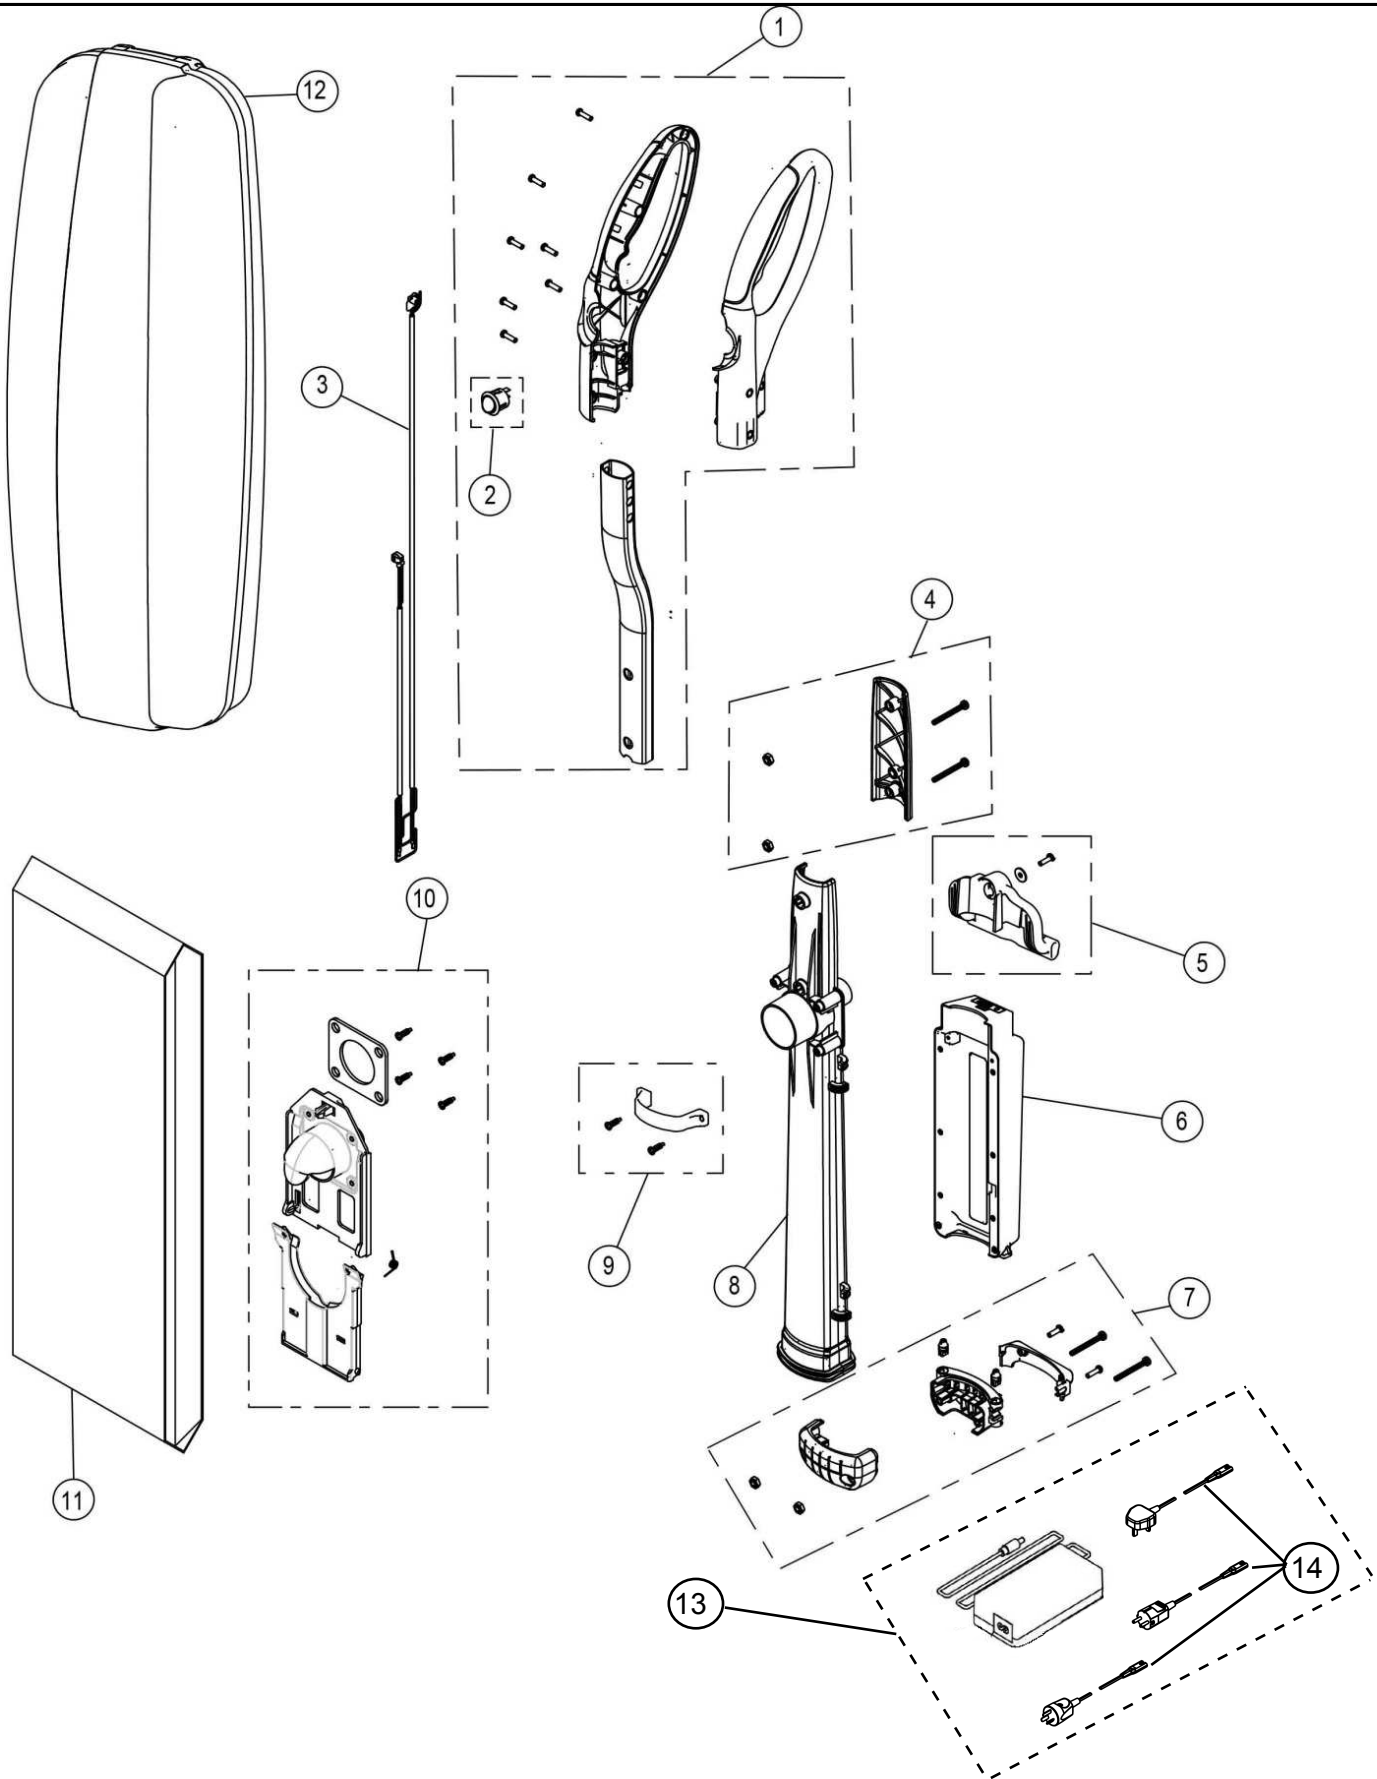

Tacony CFC		Valet Battery Upright	
Part Number:		VBU	
Series:		A	
Date:		29-Jun-18	
Reference Drawing:		09-1156-0000 (Handle and Body Assy) & 09-1155-0000 (Nozzle Assy)	
Reference Drawing Issue:		A	
Modified By:		J WYLES	
Service Parts List Issue:		6	ECN #
Description of Change:		Agitator Assy part number.	-

Ref. No.	Part No.	Part Description	Qty
		DRAW REF: HANDLE AND BODY ASSEMBLY	
1	D223-1100	HANDLE ASSY	1
2	A328-1500	SWITCH	1
3	B223-6000	WIRING HARNESS	1
4	D223-3000	HANDLE BACK COVER	1
5	D223-1300	CARRY HANDLE ASSY	1
6	C223-1800B	BATTERY	1
7	D223-1900	NECK COUPLING ASSY	1
8	B220-3014C	HANDLE DUCT	1
9	D223-1800	BATTERY CLAMP	1
10	D223-3800	BAG MOUNT ASSY	1
11	05-4741-0000	BAG (PACK OF 10)	1
12	D220-5300	HARD SHELL BAG	1
13ab	C223-2400	CHARGER (INC EU AND UK CORD)	1
13c	04-3998-0000	CHARGER (INC OZ CORD)	1
14a	04-3981-0000	UK CHARGER CORD	1
14b	04-3978-0000	EU CHARGER CORD	1
14c	04-3980-0000	OZ CHARGER CORD	1
		DRAW REF: NOZZLE ASSEMBLY	
1	D223-2300	MOTOR ASSEMBLY	1
2	D220-2460	NOZZLE COVER ASSY	1
3	B220-2614	FURNITURE GUARD	1
4	D223-0700	PEDAL ASSY	1
5	D223-0800	BASE TRAY ASSY	1
6	D223-0900	WHEEL ASSY	1
7	D220-0414	BASEPLATE ASSEMBLY	1
8	D223-1000	SMALL WHEEL ASSY	1
9	B317-1175K	LED PCA	1
10	D014-0814	BELT (PKG OF 2)	1
11	D223-0500	AGITATOR ASSY	1