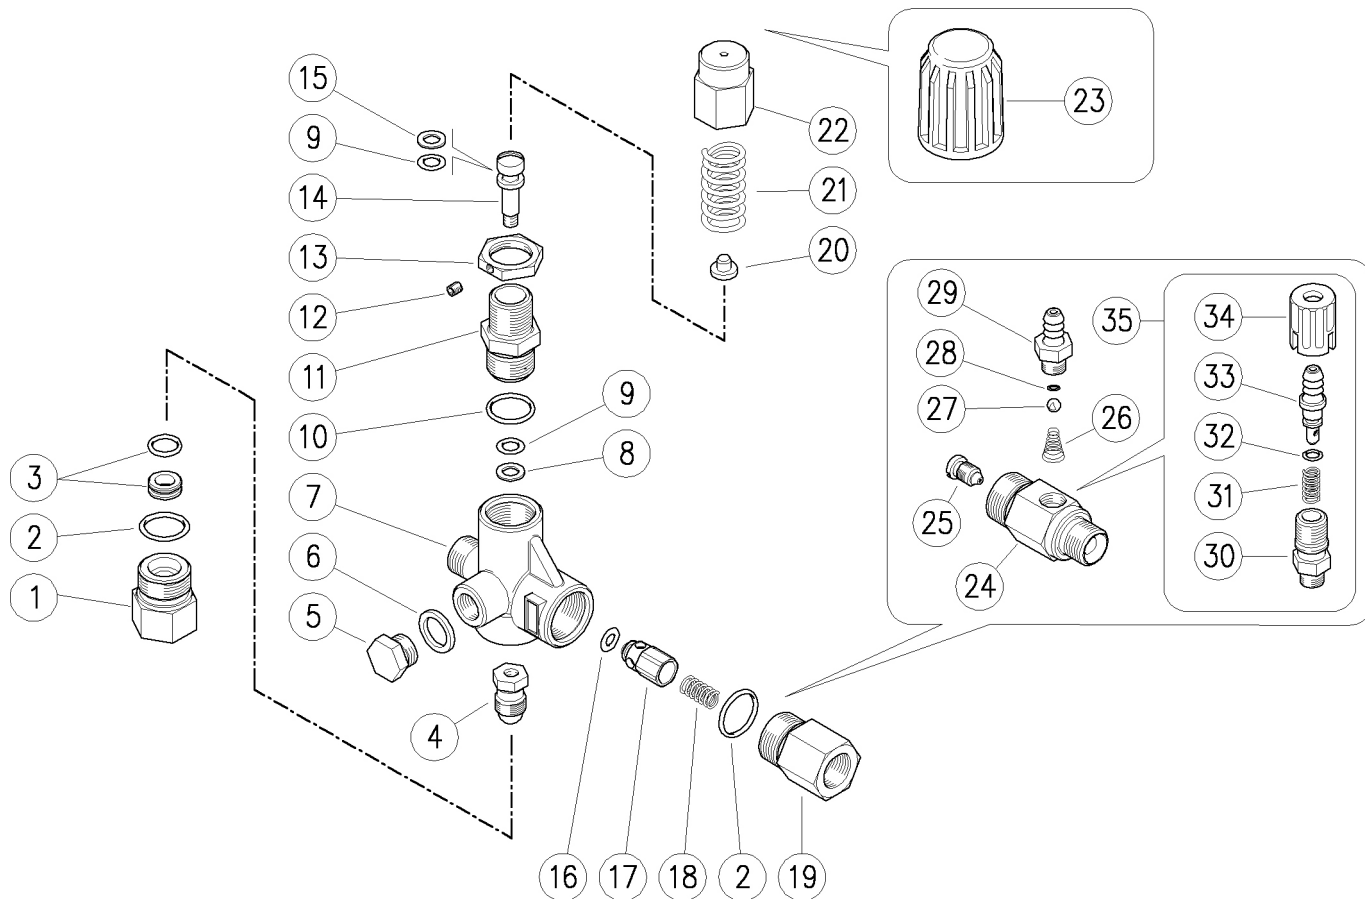

60.0700.00 VB7 unload. 3/8F Bsp, incl.port:3/8M
60.0700.50 VB7 unload.out 3/8F Npt, incl.port:3/8M Npt

60.0745.21 VB7 unload. 3/8M Bsp+fix.inject. 2,1
60.0750.21 VB7 unload. 3/8M Bsp+adj.inject. 2,1

K1 K2 K3 K4

1	60.0707.31R	Seat holder, 3/8F Bsp brass	1				5
1	60.0702.31R	Seat holder, 3/8F Npt brass (1)	1				5
2	10.3070.02R	O-ring, 1,78x18,77 mm Ni 85	2	•	•		10
3	60.0259.20R	Seat, 8mm + O-ring, 1,78mm	1	•	•		10
4	60.1708.21R	Rest, M5 Sst.+ball, 11/32" Sst.	1	•	•		5
5	28.0013.31R	Plug, brass 1/4 Bsp **	1				25
6	14.3911.00R	Washer, 13,5x19x1,5 mm Cu **	1				10
7	60.0717.35R	Housing -VB7,3/8M c/sunk-1/4F Bsp brs.	1				2
7	60.0701.35R	Housing -VB7,3/8M c/sunk-1/4F Npt brs. (1)	1				2
8	10.4024.00R	Back-up ring, 7x11,6x1,2 mm	1	•	•		25
9	10.3169.00R	O-ring, 2,62x6,02 mm	2	•	•		10
10	10.3068.01R	O-ring, 1,78x17,17 mm Ni 85	1	•	•		10
11	60.0708.31R	Piston holder, brass	1				10
12	16.2100.00R	Set screw, DIN914 M4x4 mm	1				10
13	60.1018.31R	Ring nut, M18x1 brass	1				10
14	60.0704.99R	Piston, M6 Sst.+or+p/back N	1				10
15	10.4023.00R	Back-up ring, opn. 6,4x11x1,2 mm	1	•	•		10
16	10.3213.00R	O-ring, 3x6 mm	1	•	•		10
17	60.0052.99R	Shutter pin, brass+o-ring 3x6 mm	1				10

K1 K2 K3 K4

18	60.0053.51R	Spring, 0,7x9x20 mm Sst.	1				10
19	60.0058.31R	Delivery coupl., 3/8F Bsp brass	1				5
19	60.0059.31R	Delivery coupl., 3/8F Npt brass (1)	1				10
20	60.0310.61R	Spring guide, z.pl.	1				10
21	60.0313.61R	Spring, 3x12,3x41 mm	1				10
22	60.0304.31R	Valve regulating knob, brass	1				5
23	60.0315.84R	Knob VB 7 / 130,plast, hexag.22 **	1				10
24	21.0261.31R	Inject.hous.,M22x1,5M-3/8M Bsp brass (2)	1				3
25	21.0213.51R	Nozzle, M8x1 - 2,1 mm Sst.	1				10
26	21.0160.51R	Tapered spring, Sst. -inject.	1				10
27	14.7420.01R	Ball, 7/32" Sst. Aisi 316	1				10
28	10.3049.00R	O-ring, 1,78x5,28 mm Vi 70	1				10
29	21.0003.31R	Hose barb, 8 - M12x1 mm brass	1				10
30	21.0173.31R	Coupling, M12x1-1/4M Bsp brass	1				10
31	21.0158.51R	Spring, 0,8x7x15 mm Sst.	1				10
32	10.3043.01R	O-ring, 1,78x4,48 mm Vi 70	1				10
33	21.0155.99R	Hose barb, d.8 mm brass+o-ring	1				5
34	21.0171.84R	Inject.knob, 1/4F Bsp black	1				10
35	21.0100.00R	Regul.+h.barb 8-M12mm brs. inje.	1				50

**

K1	60.0722.24	Spares kit -VB7, 9x5pcs.	1				
K2	60.0719.24	VB7/3 valve, repair kit pcs.9x1	1				

(1) 60.0700.50 (2) 60.0750.21