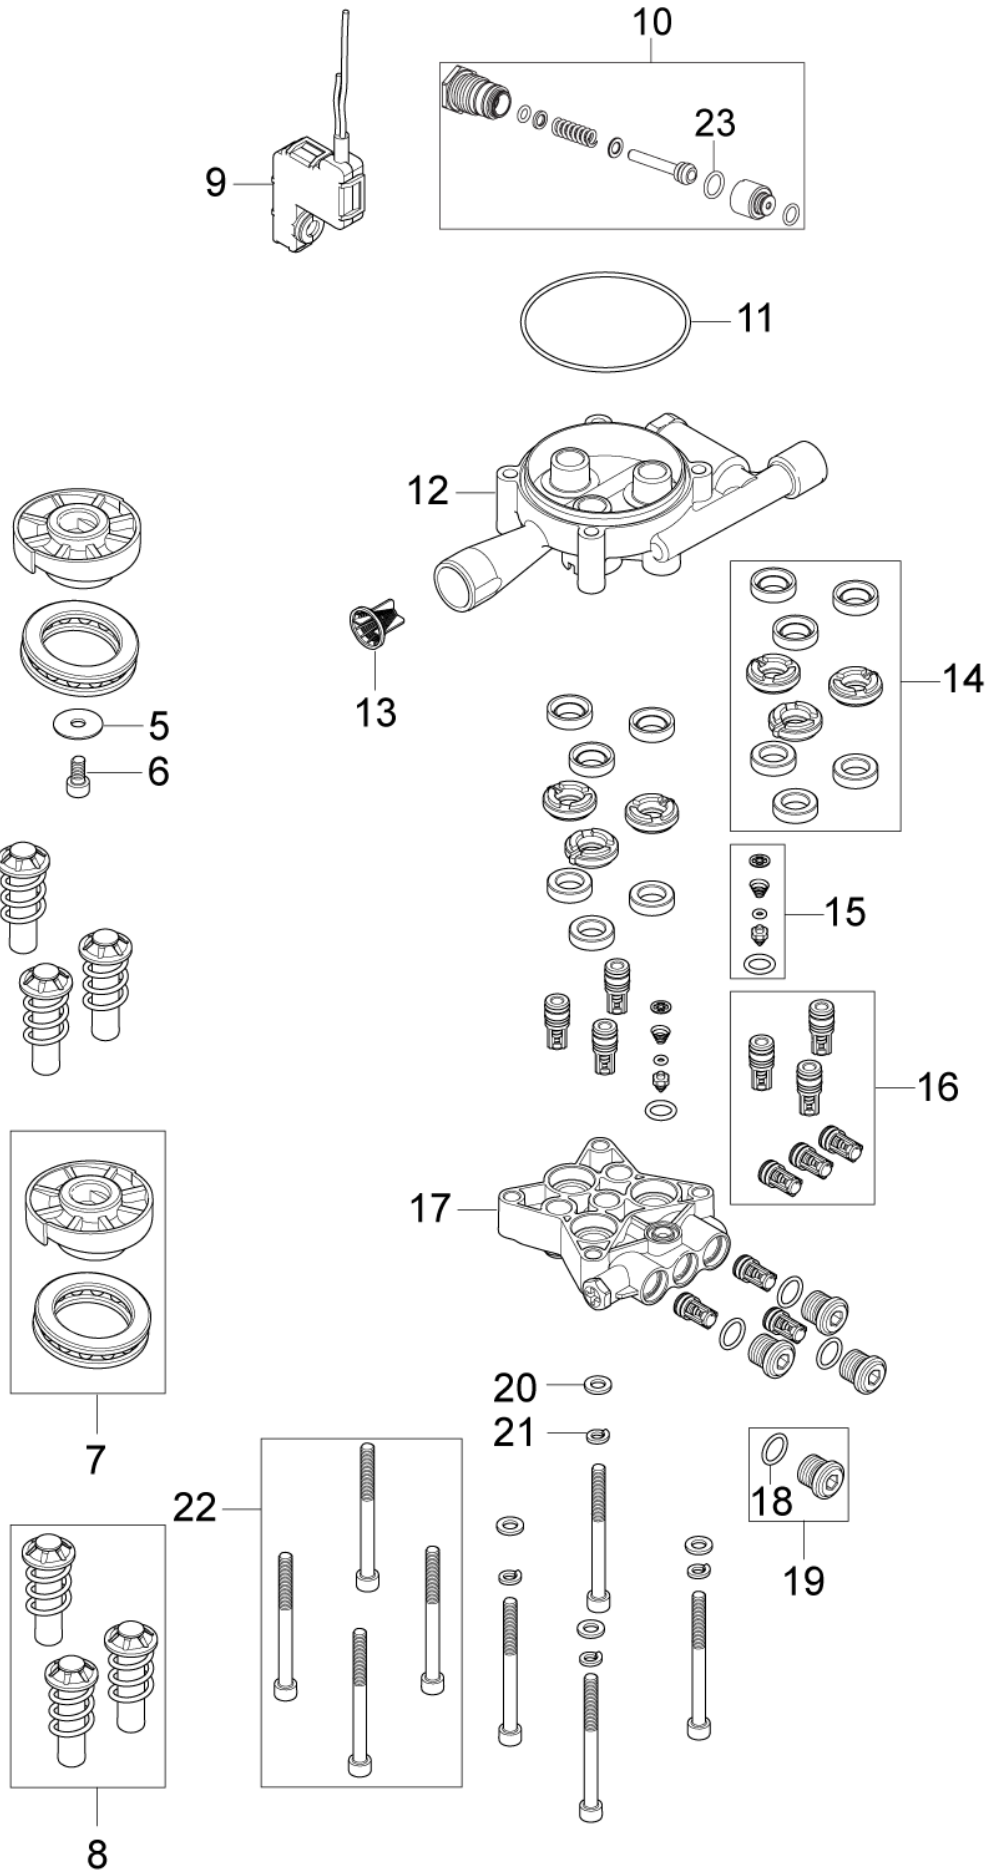

Motor pump unit

C120.3, C125.3

21-02-2015

Part List ID

C120306

5

Motor pump unit

C120.3, C125.3

21-02-2015

Part List ID
C120306

6

Pos	Part no.	Qty	Description	
0	5301425	1	PUMP OIL 46 1X1 L	
05	127130066	1	WASHER D22XD6.4X1.5	
06	4818	1	CYLINDER SCREW M6X20 ISO 4762 ST 8.8/ZN	
07	127440074	1	7.0DEG. WOBBLE DISC KIT	120V 60Hz 1,4kW - 240V 50Hz 1,7kW
07	127440248	1	8.1DEG. WOBBLE DISC KIT	220V 60Hz 1,8kW - 230-240V 50Hz 1,8kW
08	127440075	1	DIA.12 PUMP PISTON KIT	
09	127440249	1	MICRO SWITCH BOX KIT	
10	127440077	1	START STOP SYSTEM KIT	
11	127440078	1	O-RING 72X2 SH90	
12	127440079	1	CYLINDER BLOCK	
13	6528574	1	WATER FILTER COMPLETE	
14	127440081	1	THRUST COLLAR WATER KIT	
15	127440082	1	NON RETURN VALVE KIT	
16	127440083	1	SUCTION AND PRESSURE VALVE KIT	
17	127440084	1	CYLINDER BLOCK WITH M8X10 HEX	
18	127440085	3	O-RING 11.7X2.0 SH90	
19	127440086	3	PRESSURE VALVE PLUG KIT	
20	127500029	4	WASHER	
21	127500050	4	SPRING WASHER	
22	127500071	1	SCREW M6X70 DIN 912 4PCS	
23	128500324	1	O-RING START/STOP VALVE NA0