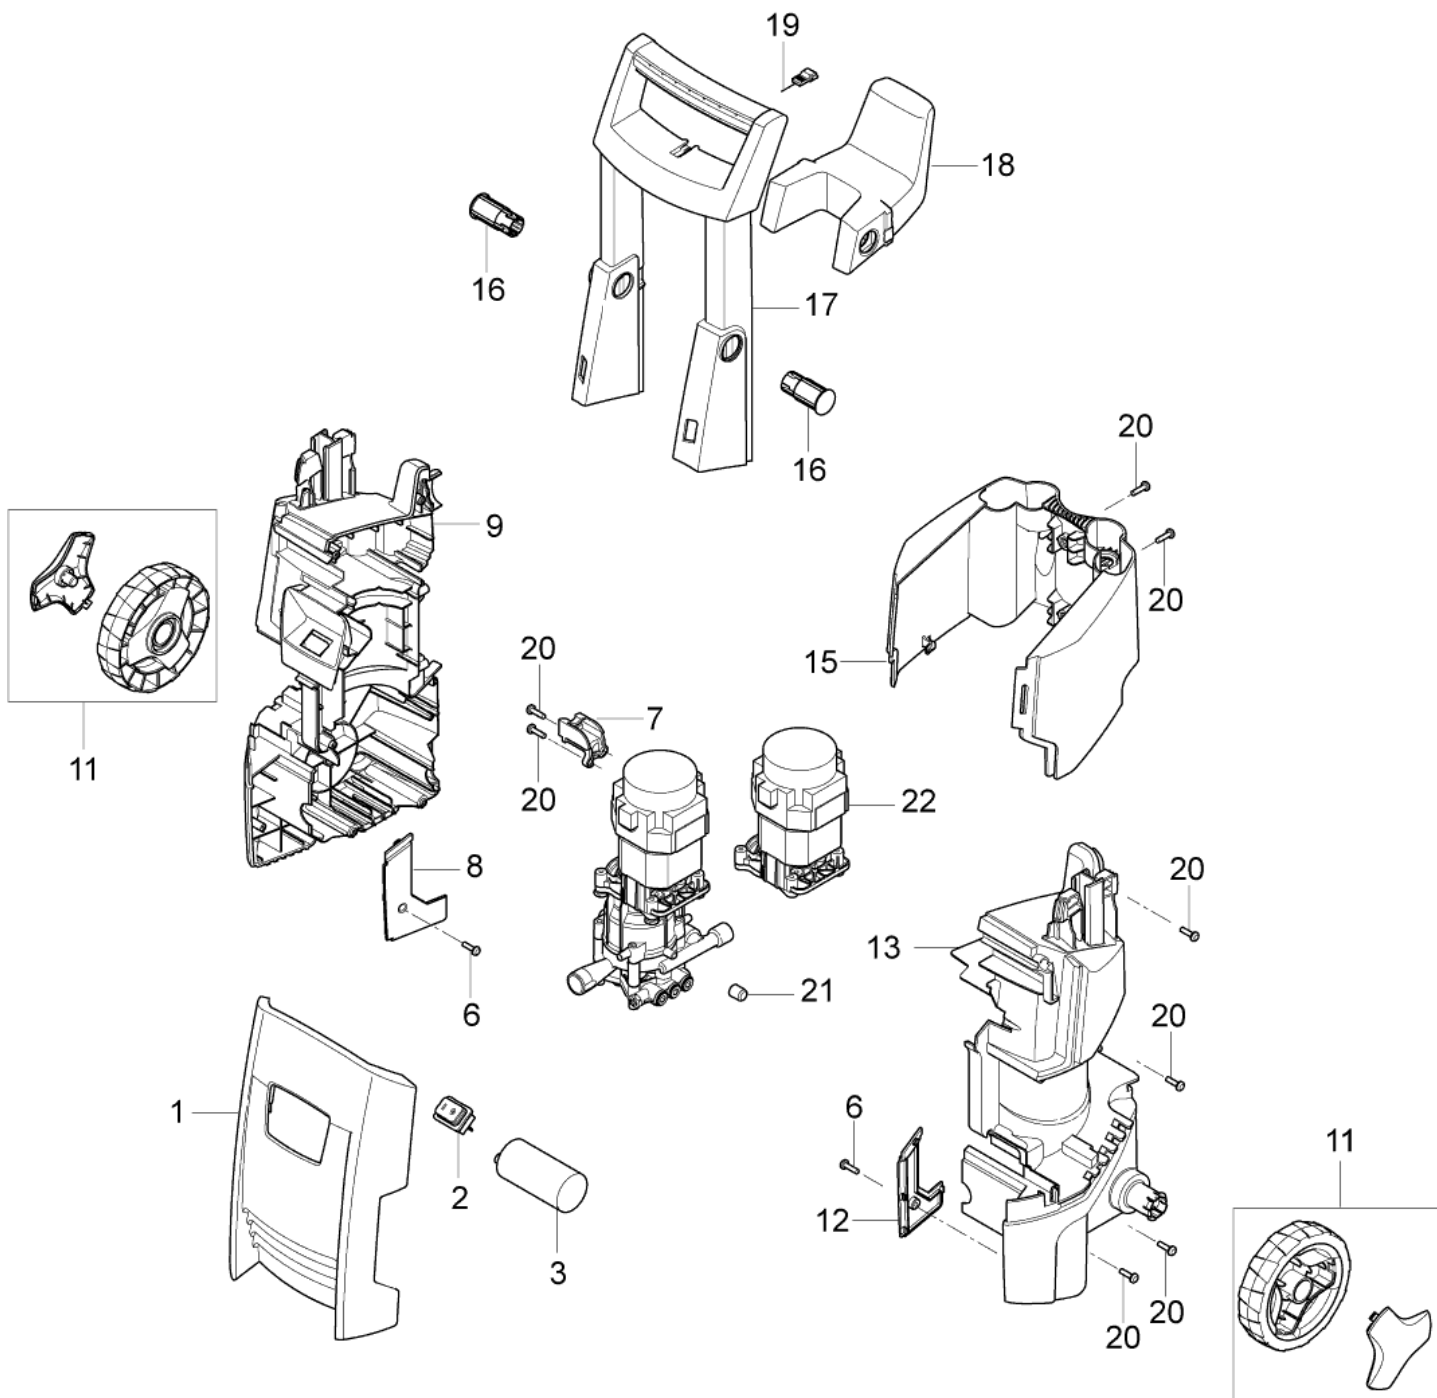

Overview

C120.3, C125.3

21-02-2015

Part List ID

C120302

3

Overview

C120.3, C125.3

21-02-2015

Part List ID
C120302

4

Pos	Part no.	Qty	Description
0	128500003	1	BOX 10PCS C120.3 C125.3
0	128500279	1	TOP BOX C120.3-6 P 10PCS
0	128500280	1	TOP BOX C125.3-8 CAR 10PCS
0	128500281	1	TOP PAD BOX C120.3 10PCS
0	128500330	1	PC TOP BOX C120 125.3
0	128500331	1	PCD TOP BOX C120 C125.3
0	128500434	1	PAD TOPBOX C120.3/125.3 10PCS
0	128500436	1	PCD TOPBOX C120.3/125.3 10PCS
01	127440241	1	FRONT COVER C120.3
01	127440242	1	FRONT COVER 125.3
02	127440198	1	MAIN SWITCH
03	127440197	1	CAPACITOR 30UF 500V FOR 230V
06	127440056	2	PLASTIC SCREW M4X16
07	127440243	1	CABLE RELIEF BLACK
08	127440244	1	RIGHT LEG COVER BLACK C120.3
09	127440245	1	RIGHT CHASSIS BLACK
11	127440098	2	WHEEL KIT BLUE CAP
12	127440092	1	LEFT LEG COVER BLACK C120.3
13	127440246	1	LEFT CHASSIS BLACK
15	127440247	1	REAR COVER BLACK
16	127440066	2	PLUG FOR HOSE HOOK BLACK
17	127440067	1	HANDLE
18	127440068	1	HOSE HOOK
19	127440205	1	CLEANING TOOL BLACK
20	101814782	8	SCREW K50X18 WN 1412 GALVANIZED
21	128500029	1	RUBBER MOUNT KIT
22	128500291	1	MOTOR 1.7-1.8KW 230-240V