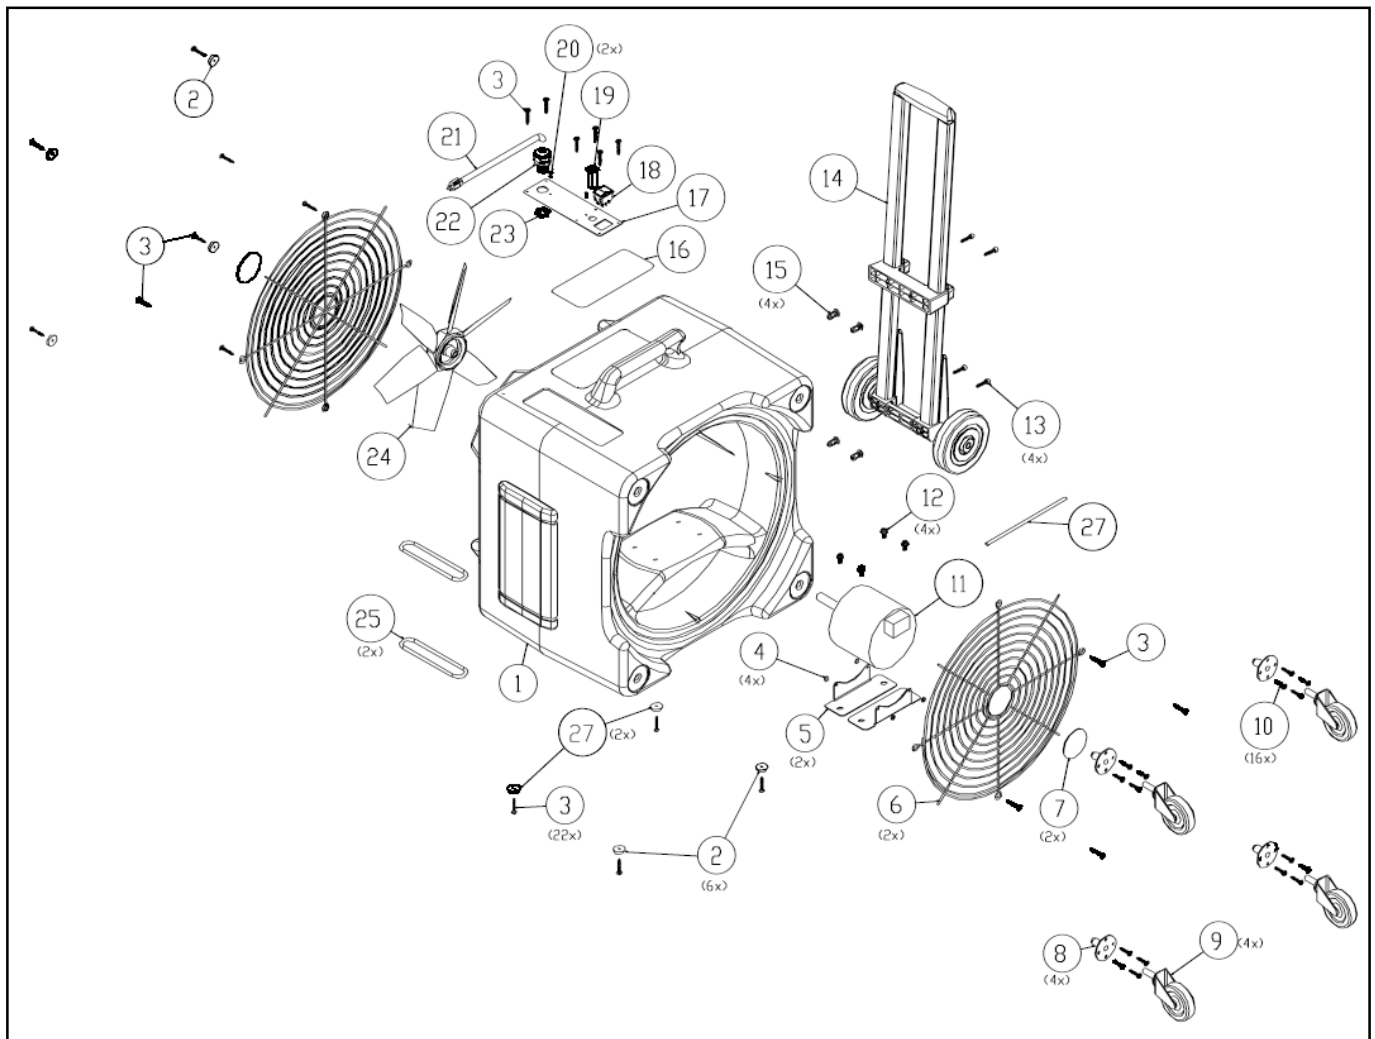

Whole Room Dryer parts list Issue B

Ref	Part no	Description	Ref	Part no	Description
01	X9180	Housing, Whole Room Dryer	15	X8848	Jacknut, 1/ 4 -20, Steel, #8LJN
02	PD3C	Foot, Black Rubber, Short	16	X9190	WRD-TV
03	X9098	Screw, #10 x 1", A Point, Pan Head	17	72721B	Switch Panel
04	X8260	Nut, 8-32 Lock, w/ Nylon Insert	18	X9048	Switch rocker
05	72719A	Bracket, Whole Room Dryer Motor	19	X9262	Circuit Breaker, 5A
06	X9183	Grill, Whole Room Dryer	20	X9188	Screw, 6-32 x 3/8" Black MS
07	Not Applicable		21	X8926	6m 115v cord set
08	X9195	Castor Receiver		PD7E	6m 230v cord set
09	X9240	Wheel and Socket		PD7E/EURO	6m 230v cord set euro plug
10	72020A	Screw, Self-Tap, PHMS, Zinc, 12 x 1"	22	PD8	Strain relief, 1/2" NPT
11	X9181	Motor, 115v ac, 190w – Pole	23	X8008N	Nut, Lock, 1/ 2" Steel Conduit
	X9181-2	Motor, 230v ac, 190w 4 pole	24	X9182-6	Fan Blade Assembly
12	X8209S	Screw, 1/ 4 -20 x 1/ 2", Serrated Hex	25	F631	Round Belt
13	X9065	Screw, Hex Socket Cap, 1/ 4 -20 x1",	26	72470A	Heat Shrink, Blk, 1/ 2", Flexible Polyolefin
14	X8990N	Handle / Wheel Assembly	27	PD3B	Foot, Black Rubber, Tall