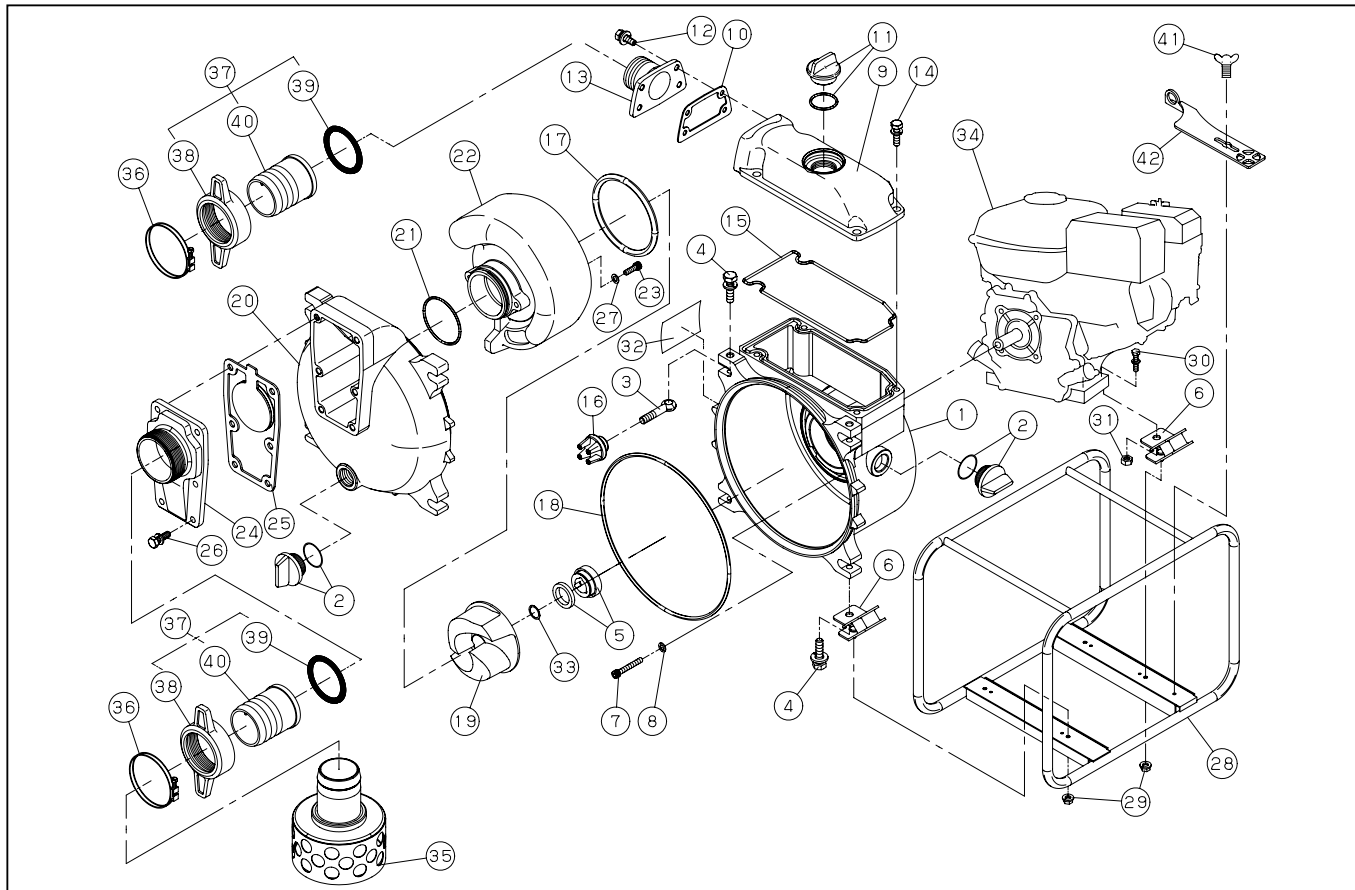

# KTH-50X

DWG No.012856906 MODEL:KTH-50X FORM:KTH-50X-BAB-0

No.	PARTS CODE	PARTS NAME	QTY	MATERIAL	SIZE	REMARKS
1	011544604	PUMP BODY	1	ADC		
2	011807901	25A PLUG SET	2			
3	011558001	COVER BOLT	4	S35C		
4	743119083	HEXAGON BOLT	4	SWRM	M12X45	
5	011515902	MECHANICAL SEAL	1	HJ-20(B)BSIC		
6	011567901	RUBBER MOUNT	4	CR		
7	011651701	SOCKET BOLT	4	SCM	M8X60	
8	011649302	WASHER	4	ALUMINIUM A1100 PH14	φ 8	
9	011544502	DELIVERY HOUSING	1	ADC		
10	011549001	DELIVERY FLANGE PACKING	1	CR		
11	011845001	32A PLUG SET	1			
12	743119046	HEXAGON BOLT	4	SWRM	M8X22	
13	011584001	DELIVERY FLANGE (PS)	1	ADC		
14	743119063	HEXAGON BOLT	4	SWRM	M10X30	
15	011554801	HEAD PACKING	1	NBR		
16	011559001	KNOB	4			
17	011557801	CASING PACKING	1	NBR		
18	011557901	FRONT COVER PACKING	1	NBR		
19	011544702	IMPELLER	1	HTFC		
20	011554501	FRONT COVER	1	ADC		
21	011567601	O-RING	1	NBR		
22	011548902	VOLUTE CASING	1	FCD		
23	734505066	HEXAGON SOCKET BOLT	2	SUS	M8X25	
24	011583901	SUCTION FLANGE	1	ADC		
25	011578001	CHECK VALVE PACKING	1	NBR		
26	743119061	HEXAGON BOLT	6	SWRM	M10X25	
27	854255008	SEAL WASHER	2		φ 8	
28	011752402	BASE SET	1			
29	842319008	SPRING NUT	4	SWRM	M8	
30	743119051	HEXAGON BOLT	2	SWRM	M8X35	