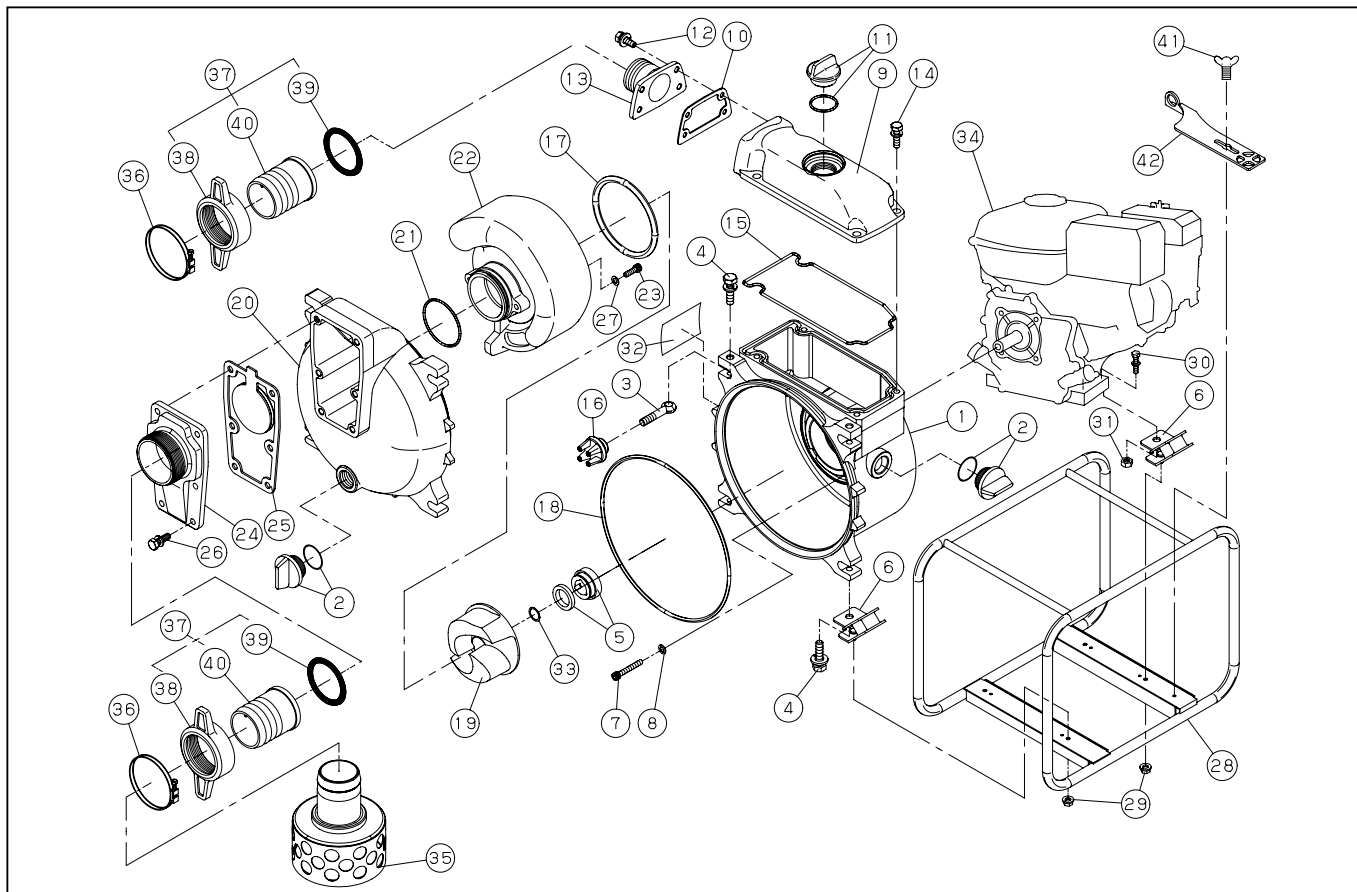

KTH-50X

DWG No.012856906 MODEL:KTH-50X FORM:KTH-50X-BAB-0

No.	PARTS CODE	PARTS NAME	QTY	MATERIAL	SIZE	REMARKS
31	838719008	HEXAGON NUT	2		M8	
32	011585802	NAME PLATE	1			
33	011049102	IMPELLER ADJUSTING WASHER	3	BSP		
34	011430302	ENGINE(WITH ALART)	1	HONDA GX160U1WKT2	CE · USA	
35	011097703	STRAINER	1	SPC	50M	
36	940407060	HOSE BAND	3		2 "	
37	011702602	COUPLING SET	2	ABS		
38	011339002	COUPLING	2	ABS		
39	011339101	COUPLING PACKING	2	NBR		
40	011035605	HOSE NIPPLE	2	ABS		
41	741305153	WING BOLT	1	SUS	M8X15	
42	011577802	TOOL	1	SPC		
	011585702	PACKING CASE	1		KW6	
	011591102	OPERATION MANUAL	1			
	011471806	CE MARK LABEL	1			
	011471302	CAUTION LABEL	1			
	011473401	ENGINE CAUTION LABEL A	1			
	011473501	ENGINE CAUTION LABEL B	1			
	011482009	DECLARATION	1			
	011641201	EU LABEL(106)	1			

◆ Bare engine can not be supplied