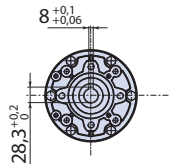

@ = Pump axis - Asse pompa

AP C/C

AP C/F Ø25mm

AP C/F Ø32mm