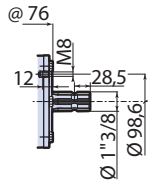

@ = Pump axis - Asse pompa

AP C/C

AP C/F Ø25mm

AP C/F Ø32mm