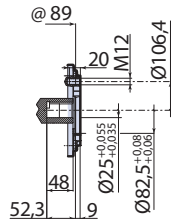

@ = Pump axis - Asse pompa

AP C/C

AP C/F Ø25mm

AP C/F Ø32mm