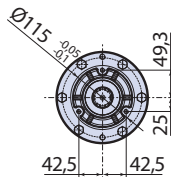

@ = Pump axis - Asse pompa

AP C/C

AP C/F Ø25mm

AP C/F Ø32mm